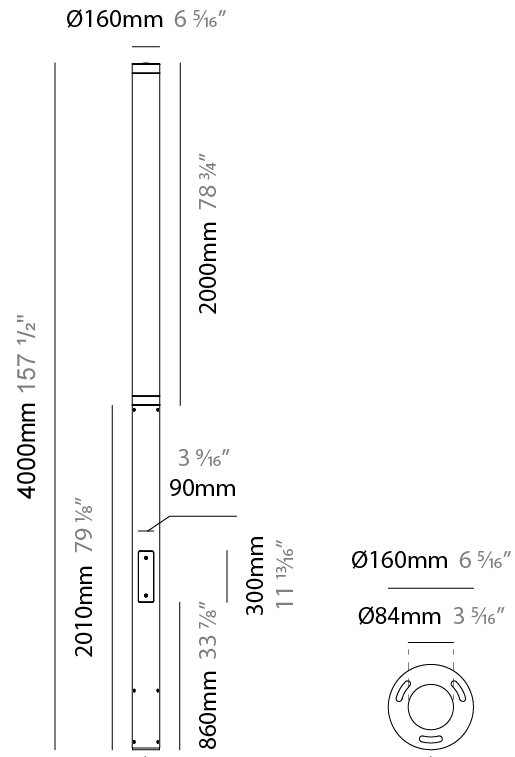

E9B041-

base number   Color   Finish
Temperature   Options

1. To build a product code in our configurator select the specify button on the base model # product page
2. To build a manual product code on this datasheet choose from the options listed below in blue font and add the suffix to the base model #

GENERAL

Series: Tube
Brand: Platek
Division: Exterior
Mounting Type: Post
Mounting Location: Above Ground
Subcategory: Pedestrian

PHYSICAL

Shape: Cylinder
Diameter (mm): 160
Diameter (in): 6 5/16
Height (mm): 4000
Height (in): 157 1/2
Light Distribution: Omnidirectional
Screws: A4 stainless steel
Diffuser: Opal Diffused
Fixture Finish: [BLK / WHI / GRY / COR / ANT / BRZ](#)
Fixture Material: Extruded Aluminum

ELECTRICAL

Lamp Type: LED
Input Wattage (W): 42
Total Output Wattage (W): 38
Dimming: Non-Dimming / Phase Dimming (120vac Only)
Driver Included: Yes
Driver Location: Integrated
Driver Type: Constant Current - Universal
Driver Class: Class 2
Input Voltage (V): 120 - 277
Constant Current (MA): 1050
Upon Request: (Not included - see components [IP65 or higher enclosure to be supplied by others]): Remote: 0-10Vdc dimming

LED

Number of LEDs: 24
Color Temperature (°K): [3000 / 4000](#)
Max. Delivered Lumen (lm): 2015 - 2835 / 2095 - 2950
Nominal Lumen (lm): 4560 / 4800
CRI: >80 CRI
Lamp Life (hrs): 60000

OPTICAL

RATINGS AND CERTIFICATIONS

Certified By: Certified for North American Standards
IP rating: IP65
IK Rating: IK10