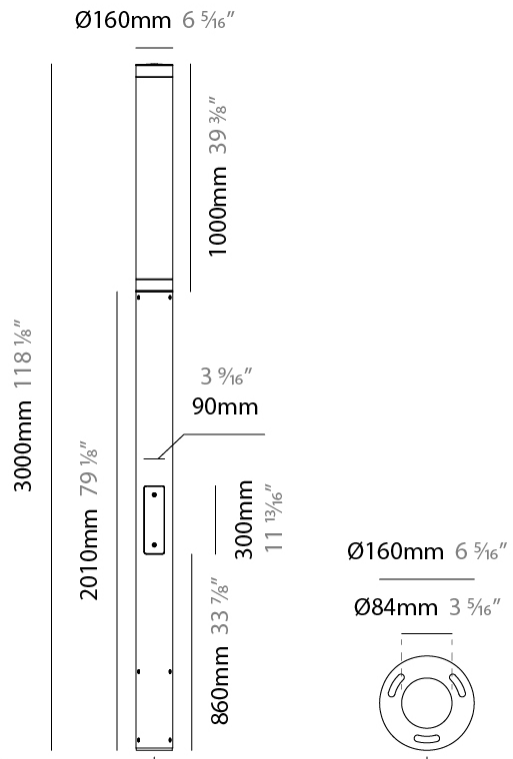

E9B040-

base number
Color   Finish
Temperature   Options

1. To build a product code in our configurator select the specify button on the base model # product page
2. To build a manual product code on this datasheet choose from the options listed below in blue font and add the suffix to the base model #

GENERAL

Series: Tube
Brand: Platek
Division: Exterior
Mounting Type: Post
Mounting Location: Above Ground
Subcategory: Pedestrian

PHYSICAL

Shape: Cylinder
Diameter (mm): 160
Diameter (in): 6 5/16
Height (mm): 3000
Height (in): 118 1/8
Light Distribution: Omnidirectional
Screws: A4 stainless steel
Diffuser: Opal Diffused
Fixture Finish: [BLK / WHI / GRY / COR / ANT / BRZ](#)
Fixture Material: Extruded Aluminum

ELECTRICAL

Lamp Type: LED
Input Wattage (W): 42
Total Output Wattage (W): 38
Dimming: Non-Dimming / Phase Dimming (120vac Only)
Driver Included: Yes
Driver Location: Integrated
Driver Type: Constant Current - Universal
Driver Class: Class 2
Input Voltage (V): 120 - 277
Constant Current (MA): 1050
Upon Request: (Not included - see components [IP65 or higher enclosure to be supplied by others]): Remote: 0-10Vdc dimming

LED

Number of LEDs: 24
Color Temperature (°K): [3000 / 4000](#)
Max. Delivered Lumen (lm): 2015 - 2835 / 2095 - 2950
Nominal Lumen (lm): 4560 / 4800
CRI: >80 CRI
Lamp Life (hrs): 60000

OPTICAL

RATINGS AND CERTIFICATIONS

Certified By: Certified for North American Standards
IP rating: IP65
IK Rating: IK10